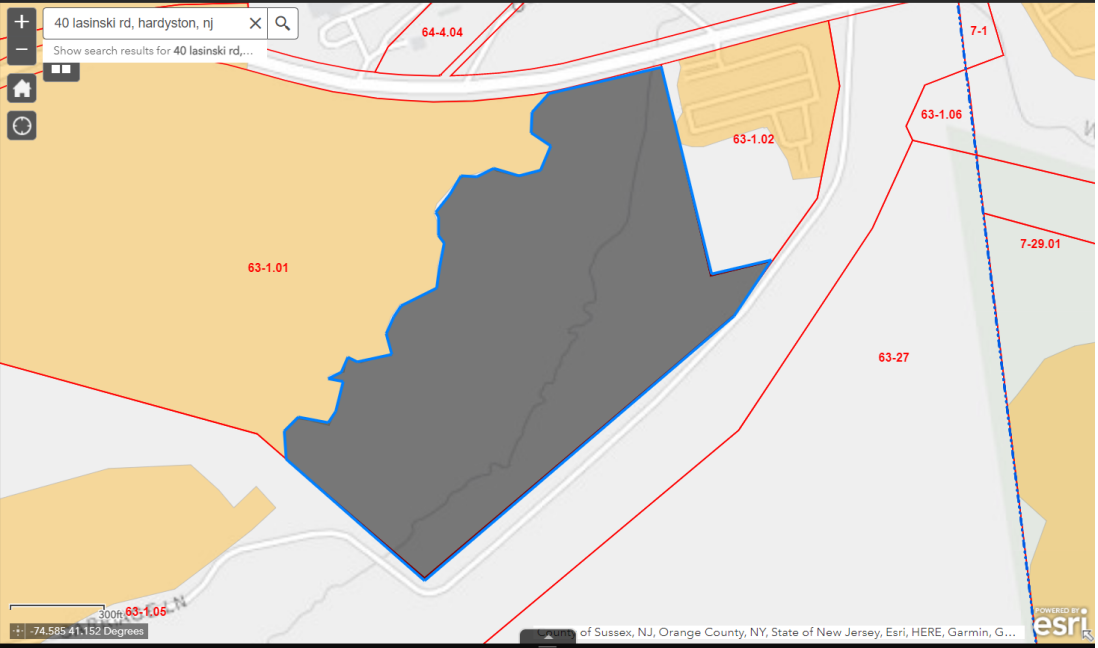

40 lasinski rd, hardyston, nj

Show search results for 40 lasinski rd,...

Measurement_2

Acres

Measurement Result

26 Acres

Clear

Press CTRL to enable snapping

300ft 63-1.05
-74.585 41.152 Degrees